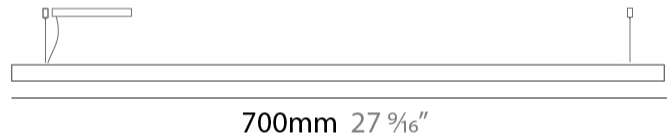

LED60 SUSPENSION

D71015- -

base number
Color   Temperature   Finish   Options

1. To build a product code in our configurator select the specify button on the base model # product page
2. To build a manual product code on this datasheet choose from the options listed below in blue font and add the suffix to the base model #

GENERAL

Series: Woodlin
Subseries: LED60
Brand: Tunto
Division: Design
Mounting Type: Suspension
Mounting Location: Ceiling
Subcategory: Profile

PHYSICAL

Shape: Rectangle
Length (mm): 700
Length (in): 27 ⁹/₁₆"
Width (mm): 60
Width (in): 2 ³/₈"
Height (mm): 60
Height (in): 2 ³/₈"
Max. Overall Height (mm): 2060
Max. Overall Height (in): 81 ¹/₈"
Light Distribution: Direct
Diffuser: Opal
Fixture Finish: [WAL / ASH / OAK / BLK / WHI](#)
Fixture Material: Wood
Cable Details: 2000mm / 78 3/4"

ELECTRICAL

Lamp Type: LED
Input Wattage (W): 29
Total Output Wattage (W): 25.3
Dimming: Tri-Mode (Non-Dimming and Phase Dimming (120Vac only) and 0-10V Dimming)
Driver Included: Yes
Driver Location: Integrated
Driver Type: Constant Current - Universal
Driver Class: Class 2
Input Voltage (V): 120 - 277
Constant Current (MA): 700

LED

Color Temperature (°K): [2700 / 3000 / 4000](#)
Max. Delivered Lumen (lm): 2180
CRI: >93 CRI
Lamp Life (hrs): 50000

OPTICAL

RATINGS AND CERTIFICATIONS

Certified By: Certified for North American Standards
IP rating: IP20

PROJECT	_____
TYPE	_____
SPECIFIER	_____
QUANTITY	_____
DATE	_____

60mm 2 ³/₈"

Direct